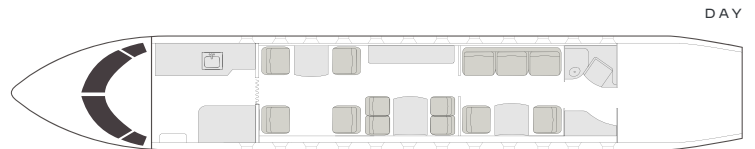

AIRCRAFT

PASSENGERS

RANGE

LEGACY 650E

13

CONTINENTAL

- Passenger capacity: 13
- Day-time: 6 single seats, conference group with 4 single seats, 1 divan with 3 seats
- Night-time: 4 single beds, 1 double bed
- Galley incl. microwave, convection oven and fridge
- Full refreshment center
- Fully enclosed aft and forward lavatories
- SAT phones
- 2 LCD monitors / premium sound system
- Cabin inflight entertainment
- Blu-ray player
- WiFi on board
- iPhone & PC interface

- Passenger capacity: 13
- Day-time: 6 single seats, conference group with 4 single seats, 1 divan with 3 seats
- Night-time: 4 single beds, 1 double bed
- Galley incl. microwave, convection oven and fridge
- Full refreshment center
- Fully enclosed aft and forward lavatories
- SAT phones
- 2 LCD monitors / premium sound system
- Cabin inflight entertainment
- Blu-ray player
- WiFi on board
- iPhone & PC interface