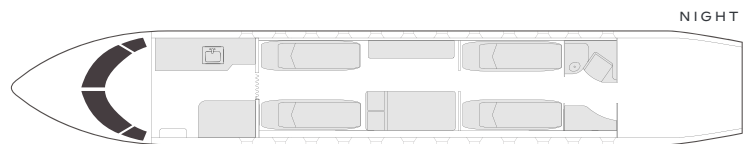

AIRCRAFT

PASSENGERS

RANGE

LEGACY 650E

13

CONTINENTAL

- Passenger capacity: 13
- Day-time: 6 single seats, conference group with 4 single seats, 1 divan with 3 seats
- Night-time: 4 single beds, 1 double bed
- Galley incl. microwave, convection oven and fridge
- Full refreshment center
- Fully enclosed aft and forward lavatories
- SAT phones
- 2 LCD monitors / premium sound system
- Cabin inflight entertainment
- Blu-ray player
- WiFi on board
- iPhone & PC interface