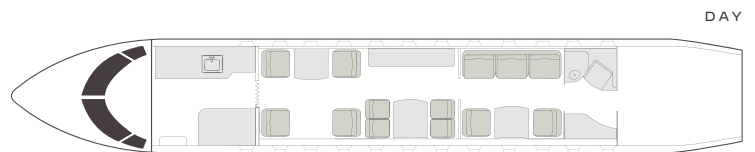

CONTINENTAL

- Passenger capacity: 13
- Day-time: 6 single seats, conference group with 4 single seats, 1 divan with 3 seats
- Night-time: 4 single beds, 1 double bed
- Galley incl. microwave, convection oven and fridge
- Full refreshment center
- Fully enclosed aft and forward lavatories
- SAT phones
- 2 LCD monitors / premium sound system
- Cabin inflight entertainment
- Blu-ray player
- WiFi on board
- iPhone & PC interface