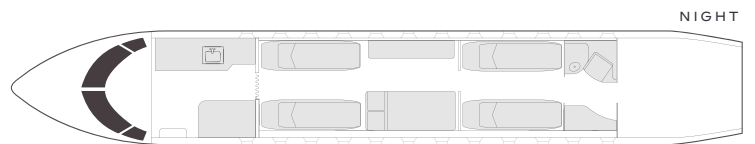

CONTINENTAL

- Passenger capacity: 13
- Day-time: 6 single seats, conference group with 4 single seats, 1 divan with 3 seats
- Night-time: 4 single beds, 1 double bed
- Galley incl. microwave, convection oven and fridge
- Full refreshment center
- Fully enclosed aft and forward lavatories
- SAT phones
- 2 LCD monitors / premium sound system
- Cabin inflight entertainment
- Blu-ray player
- WiFi on board
- iPhone & PC interface