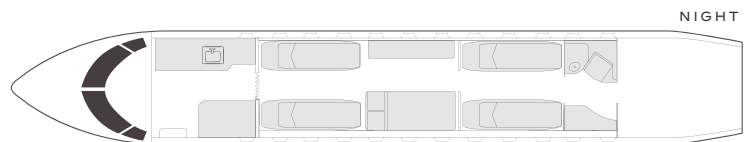

AIRCRAFT

PASSENGERS

RANGE

LEGACY 650E

13

CONTINENTAL

- Passenger capacity: 13
- Day-time: 6 single seats, conference group with 4 single seats, 1 divan with 3 seats
- Night-time: 4 single beds, 1 double bed
- Galley incl. microwave, convection oven and fridge
- Full refreshment center
- Fully enclosed aft and forward lavatories
- SAT phones
- 2 LCD monitors / premium sound system
- Cabin inflight entertainment
- Blu-ray player
- WiFi on board
- iPhone & PC interface