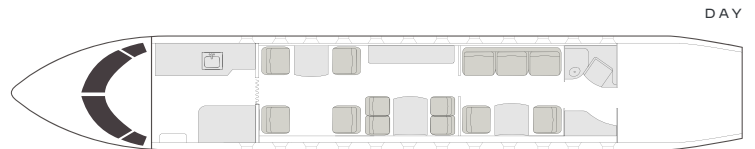

AIRCRAFT

PASSENGERS

RANGE

LEGACY 650E

13

CONTINENTAL

- Passenger capacity: 13
- Day-time: 6 single seats, conference group with 4 single seats, 1 divan with 3 seats
- Night-time: 4 single beds, 1 double bed
- Galley incl. microwave, convection oven and fridge
- Full refreshment center
- Fully enclosed aft and forward lavatories
- SAT phones
- 2 LCD monitors / premium sound system
- Cabin inflight entertainment
- Blu-ray player
- WiFi on board
- iPhone & PC interface