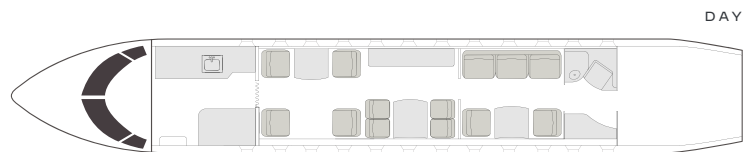

- Passenger capacity: 13
- Day-time: 6 single seats, conference group with 4 single seats, 1 divan with 3 seats
- Night-time: 4 single beds, 1 double bed
- Galley incl. microwave, convection oven and fridge
- Full refreshment center
- Fully enclosed aft and forward lavatories
- SAT phones
- 2 LCD monitors / premium sound system
- Cabin inflight entertainment
- Blu-ray player
- WiFi on board
- iPhone & PC interface